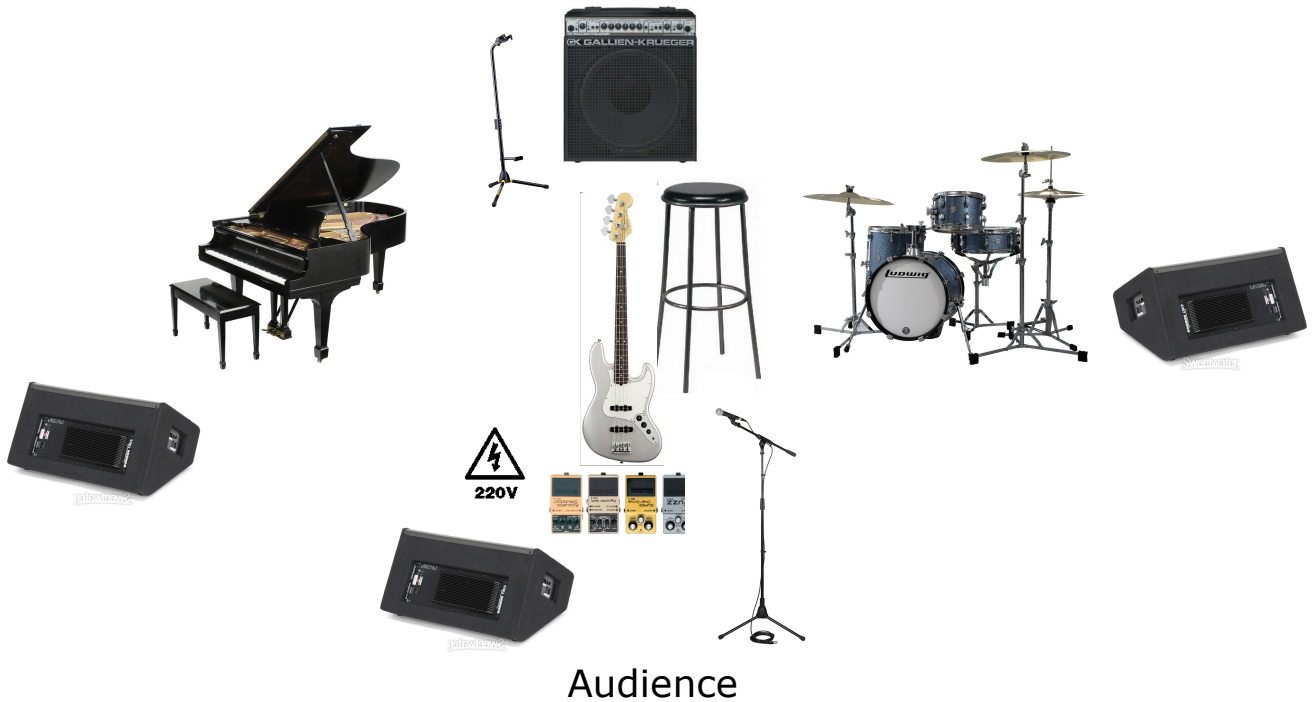

# Everton Firmeza Trio's Stage Plot

Bass Guitar, Drums & Piano

Input List & Specs			
CH	Instrument	Specs.	Backline ?
1	Drums – Bass Drum	Ludwig Bebop Kit (Bass Drum, Snare, Tom, Floor Tom, Hi-hat, Crash & Ride) or similar	Yes
2	Drums – Snare / Hi-hat		
3	Drums – Over L		
4	Drums – Over R		
5	Piano L	Steinway, Yamaha or similar – Tuned in the same day (A=440hz)	Yes
6	Piano R		
7	Bass Amp Mic	Gallien Krueger Microbass or similar	Yes
8	Bass Amp Line		
9	Bass Talkbox Mic	Shure SM58 or similar	yes

Others		
Item	Specs.	Backline ?
High Chair	Bar style	yes
Bass Stand	For 1 instrument - Hercules or similar	yes
Power Source	220V	yes

**For further info :**

Everton Rodrigues de Souza / +32 485 44 20 49 / info@evertonfirmeza.com